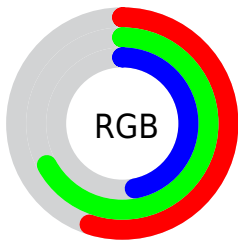

Distribution

Red (55%)

Green (67%)

Blue (47%)