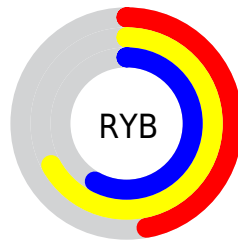

## Conversions Part 2

Format	Color
<a href="#">RYB</a>	<a href="#">119, 170, 149</a>
Decimal	<a href="#">9218679</a>
CIELab	<a href="#">66.26, -19.82, 23.00</a>
CIELCh	<a href="#">66, 30.362, 130.753</a>
Yxy	<a href="#">35.6609, 0.3278, 0.4098</a>
Android (android.graphics.Color)	<a href="#">4287408759 (0xFF8CAA77)</a>
YUV	<a href="#">155.2160, -17.8545, -13.3444</a>
Hunter-Lab	<a href="#">59.7167, -19.2476, 19.1288</a>

# Details

The CIELab color **66.26, -19.82, 23.00** is a dark color, and the websafe version is hex **669966**. A complement of this color would be **54.54, 21.56, -22.79**, and the grayscale version is **64.13, 0.00, -0.01**.

A 20% lighter version of the original color is **86.16, -19.62, 22.63**, and **46.34, -19.97, 23.12** is the 20% darker color. If you saturate the color by 10%, you get **65.33, -26.04, 30.75**, and if you desaturate by 10%, it is **67.29, -13.36, 15.24**.

# Distribution

Red (55%)

Green (67%)

Blue (47%)

Red (47%)

Yellow (67%)

Blue (58%)

Cyan (18%)