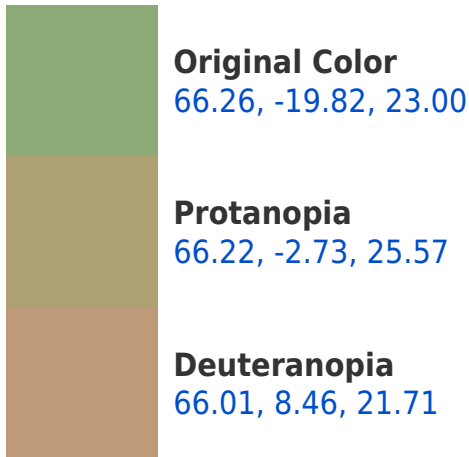

# Black Background

This preview shows how the CIE Lab color 146.26, -19.82, 23.00 looks on a black background.

## **Background**

This preview shows how black text looks on a background with the CIELab color 146.26, -19.82, 23.00.

## Dichromacy

**Tritanopia**  
66.30, -2.18, -8.40

# Trichromacy

**Original Color**  
66.26, -19.82, 23.00

**Protanomaly**  
66.05, -9.03, 24.62

**Deuteranomaly**  
65.89, -2.20, 21.82

**Tritanomaly**  
66.33, -9.19, 3.32