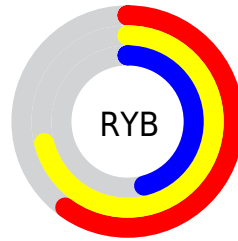

## Conversions Part 2

Format	Color
<a href="#">RYB</a>	<a href="#">152, 181, 118</a>
Decimal	<a href="#">11902838</a>
CIELab	<a href="#">66.46, 1.99, 24.39</a>
CIElCh	<a href="#">66, 24.471, 85.336</a>
Yxy	<a href="#">35.9216, 0.3738, 0.3868</a>
Android (android.graphics.Color)	<a href="#">4290092918 (0xFFB59F76)</a>
YUV	<a href="#">160.9040, -21.1517, 17.6242</a>
Hunter-Lab	<a href="#">59.9347, -1.4836, 19.9547</a>

# Details

The CIELab color **66.46, 1.99, 24.39** is a light color, and the websafe version is hex **999966**. A complement of this color would be **57.98, 2.27, -24.02**, and the grayscale version is **66.27, 0.00, -0.01**.

A 20% lighter version of the original color is **86.59, 1.82, 24.80**, and **46.53, 1.79, 24.56** is the 20% darker color. If you saturate the color by 10%, you get **64.50, 3.34, 31.61**, and if you desaturate by 10%, it is **68.48, 1.00, 17.23**.

# Distribution

Red (71%)

Green (62%)

Blue (46%)

Red (60%)

Yellow (71%)

Blue (46%)

Cyan (0%)