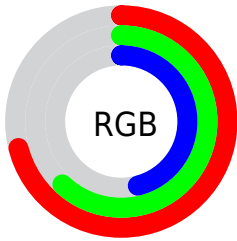

Distribution

Red (71%)

Green (62%)

Blue (46%)