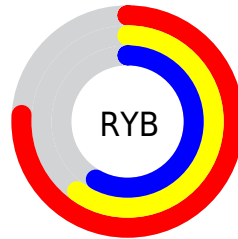

A 20% lighter version of the original color is  $86.37, 14.87, 7.81$ , and  $46.52, 14.72, 8.29$  is the 20% darker color. If you saturate the color by 10%, you get  $61.73, 21.72, 12.11$ , and if you desaturate by 10%, it is  $71.38, 8.10, 4.28$ .

# Distribution

Red (76%)

Green (60%)

Blue (58%)

Red (76%)

Yellow (60%)

Blue (58%)

Cyan (0%)