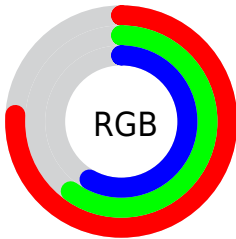

Distribution

Red (76%)

Green (60%)

Blue (58%)