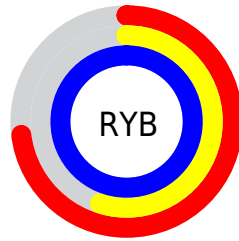

- Red (73%)
- Yellow (55%)
- Blue (100%)