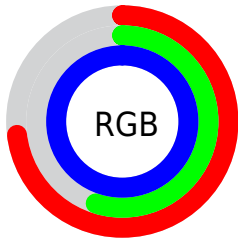

Distribution

- Red (73%)
- Green (55%)
- Blue (100%)