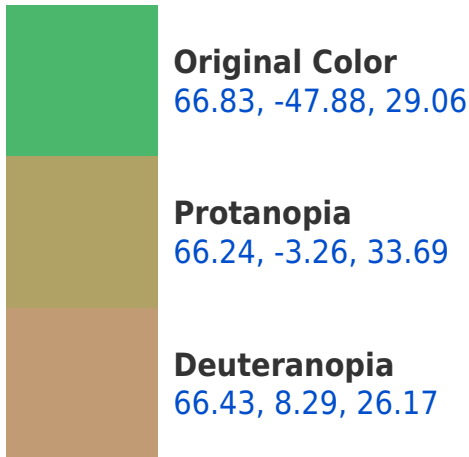

## **Background**

This preview shows how black text looks on a background with the CIELab color 146.83, -47.88, 29.06.

## Dichromacy

# Trichromacy

**Original Color**  
66.83, -47.88, 29.06

**Protanomaly**  
65.63, -22.01, 30.73

**Deuteranomaly**  
65.33, -14.85, 25.66

**Tritanomaly**  
66.57, -30.93, 1.08