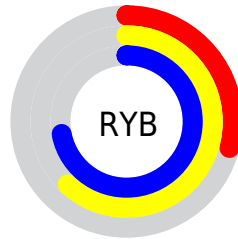

- Red (29%)
- Yellow (62%)
- Blue (72%)