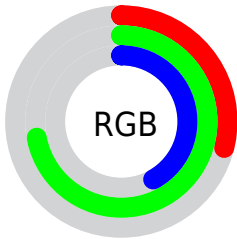

Distribution

- Red (29%)
- Green (72%)
- Blue (42%)