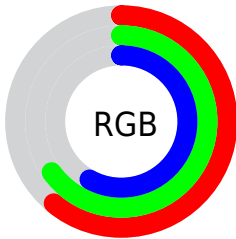

Distribution

Red (61%)

Green (65%)

Blue (58%)