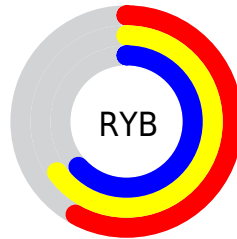

# Details

The CIELab color **66.83, -7.12, 7.47** is a light color, and the websafe version is hex **999999**. A complement of this color would be **63.11, 7.30, -7.44**, and the grayscale version is **66.18, 0.00, -0.01**.

A 20% lighter version of the original color is **86.79, -7.27, 7.44**, and **46.79, -7.02, 7.60** is the 20% darker color. If you saturate the color by 10%, you get **65.67, -13.99, 14.91**, and if you desaturate by 10%, it is **68.09, -0.17, 0.17**.

# Distribution

Red (61%)

Green (65%)

Blue (58%)

Red (58%)

Yellow (65%)

Blue (63%)

Cyan (7%)