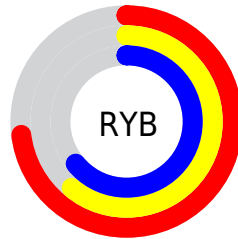

- Red (73%)
- Yellow (61%)
- Blue (64%)