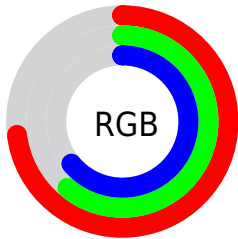

Distribution

- Red (73%)
- Green (61%)
- Blue (64%)