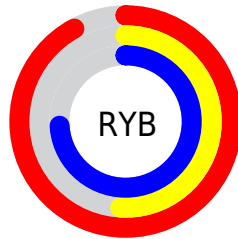

- Red (92%)
- Yellow (51%)
- Blue (74%)