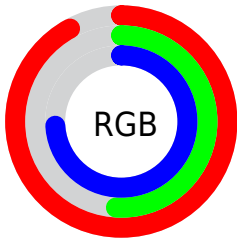

Distribution

- Red (92%)
- Green (51%)
- Blue (74%)