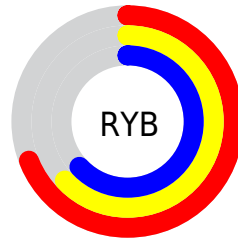

# Details

The CIELab color  $67.58, 5.82, 2.11$  is a light color, and the websafe version is hex  $999999$ . A complement of this color would be  $71.00, -5.53, -1.91$ , and the grayscale version is  $68.04, 0.00, -0.01$ .

A 20% lighter version of the original color is  $87.68, 5.85, 2.10$ , and  $47.43, 6.06, 1.60$  is the 20% darker color. If you saturate the color by 10%, you get  $62.57, 12.67, 4.81$ , and if you desaturate by 10%, it is  $72.69, -0.59, -0.22$ .

# Distribution

Red (69%)

Green (63%)

Blue (63%)

Red (69%)

Yellow (63%)

Blue (63%)

Cyan (0%)