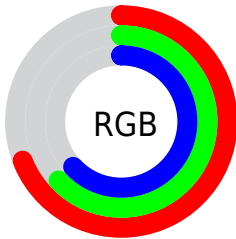

Distribution

Red (69%)

Green (63%)

Blue (63%)