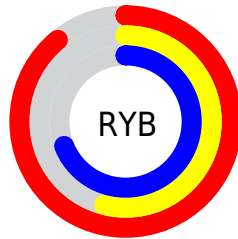

- Red (89%)
- Yellow (54%)
- Blue (69%)