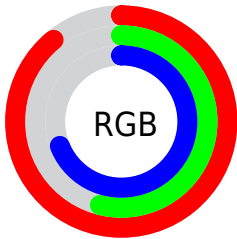

Distribution

- Red (89%)
- Green (54%)
- Blue (69%)