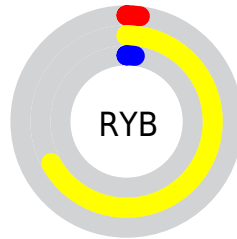

Red (2%)

Yellow (67%)

Blue (2%)