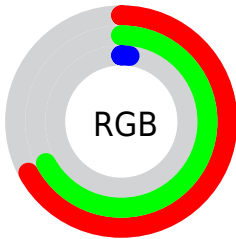

Distribution

Red (67%)

Green (67%)

Blue (2%)