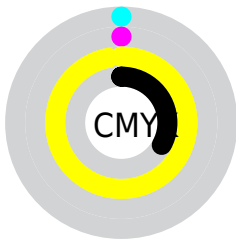

Details

The CIELab color **67.87, -15.91, 69.42** is a dark color, and the websafe version is hex **999900**. A complement of this color would be **20.37, 57.40, -79.01**, and the grayscale version is **63.13, 0.00, -0.01**.

A 20% lighter version of the original color is **87.86, -15.83, 69.26**, and **47.97, -14.62, 53.27** is the 20% darker color. If you saturate the color by 10%, you get **67.86, -15.98, 70.03**, and if you desaturate by 10%, it is **67.91, -15.63, 66.87**.

Distribution

Red (67%)

Green (67%)

Blue (2%)

Red (2%)

Yellow (67%)

Blue (2%)

Cyan (0%)

Magenta (0%)

Yellow (97%)

Black (33%)

Cyan (33%)

Magenta (33%)

Yellow (98%)

Brightness & Saturation Gradients

These gradients show how the CIE Lab color 147.87, -15.91, 69.42 changes by changing the brightness by 10 percent. The first figure shows a shift by +10% for each color and the second figure -10%.