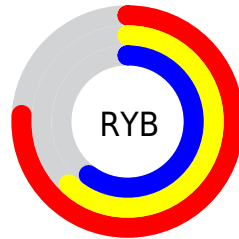

- Red (76%)
- Yellow (62%)
- Blue (60%)