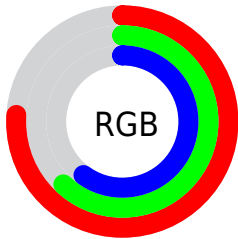

Distribution

- Red (76%)
- Green (62%)
- Blue (60%)