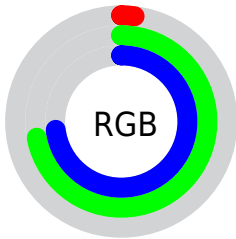

Distribution

- Red (2%)
- Green (72%)
- Blue (73%)