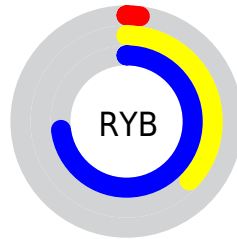

- Red (2%)
- Yellow (37%)
- Blue (73%)