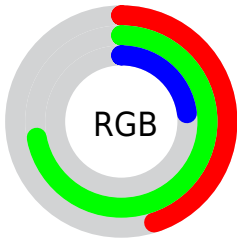

Distribution

Red (45%)

Green (72%)

Blue (23%)