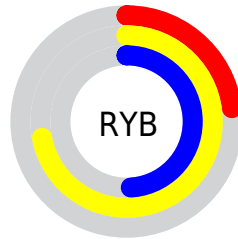

## Conversions Part 2

Format	Color
<a href="#">RYB</a>	<a href="#">58, 184, 126</a>
Decimal	<a href="#">7649338</a>
CIELab	<a href="#">68.24, -42.29, 54.79</a>
CIElCh	<a href="#">68, 69.213, 127.663</a>
Yxy	<a href="#">38.2984, 0.3417, 0.5212</a>
Android (android.graphics.Color)	<a href="#">4285839418</a> (0xFF74B83A)
YUV	<a href="#">149.3040, -45.0129, -29.2076</a>
Hunter-Lab	<a href="#">61.8857, -35.8842, 33.6705</a>

# Details

The CIELab color **68.24, -42.29, 54.79** is a dark color, and the websafe version is hex **669900**. A complement of this color would be **39.45, 52.16, -54.97**, and the grayscale version is **61.98, 0.00, -0.01**.

A 20% lighter version of the original color is **88.09, -42.12, 54.47**, and **48.17, -41.75, 51.97** is the 20% darker color. If you saturate the color by 10%, you get **67.65, -46.88, 60.55**, and if you desaturate by 10%, it is **68.92, -37.15, 47.79**.

# Distribution

Red (45%)

Green (72%)

Blue (23%)

Red (23%)

Yellow (72%)

Blue (49%)

Cyan (37%)