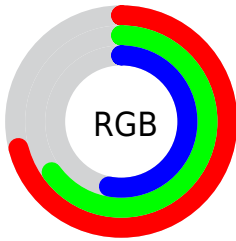

Distribution

Red (71%)

Green (65%)

Blue (53%)