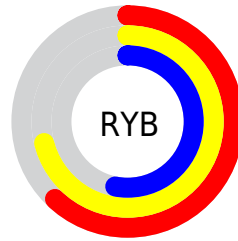

# Details

The CIELab color  $68.35, 0.87, 18.20$  is a light color, and the websafe version is hex  $999966$ . A complement of this color would be  $61.83, 1.39, -18.02$ , and the grayscale version is  $68.26, 0.00, -0.01$ .

A 20% lighter version of the original color is  $88.34, 0.68, 18.34$ , and  $48.31, 1.20, 18.27$  is the 20% darker color. If you saturate the color by 10%, you get  $66.38, 1.81, 25.43$ , and if you desaturate by 10%, it is  $70.37, 0.28, 11.08$ .

# Distribution

Red (71%)

Green (65%)

Blue (53%)

Red (62%)

Yellow (71%)

Blue (53%)

Cyan (0%)