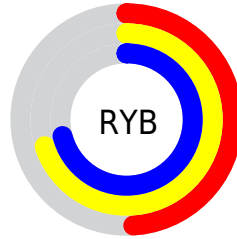

- Red (49%)
- Yellow (70%)
- Blue (71%)