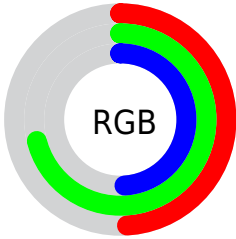

Distribution

- Red (49%)
- Green (71%)
- Blue (49%)