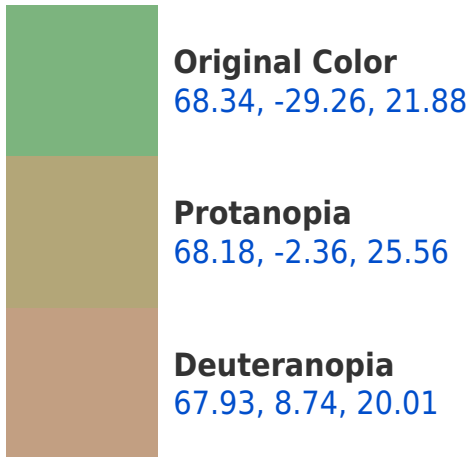

## **Background**

This preview shows how black text looks on a background with the CIELab color 148.34, -29.26, 21.88.

## Dichromacy

**Tritanopia**  
68.17, -9.23, -11.27

# Trichromacy

**Original Color**  
68.34, -29.26, 21.88

**Protanomaly**  
67.95, -12.66, 23.89

**Deuteranomaly**  
67.77, -5.63, 19.97

**Tritanomaly**  
68.14, -17.07, 0.84

# Monochromacy

**Original Color**  
68.34, -29.26, 21.88

**Achromatopsia**  
64.74, 0.00, -0.01

**Achromatomaly**  
65.75, -10.74, 7.49