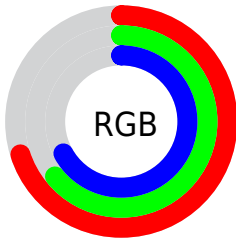

Distribution

Red (70%)

Green (64%)

Blue (67%)