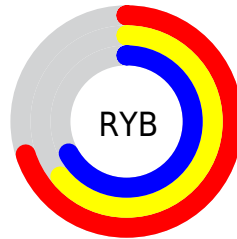

# Details

The CIELab color  $68.26, 7.61, -1.89$  is a light color, and the websafe version is hex  $999999$ . A complement of this color would be  $71.46, -7.45, 2.06$ , and the grayscale version is  $68.86, 0.00, -0.01$ .

A 20% lighter version of the original color is  $88.32, 7.55, -1.69$ , and  $48.13, 7.76, -2.13$  is the 20% darker color. If you saturate the color by 10%, you get  $63.44, 15.86, -3.66$ , and if you desaturate by 10%, it is  $73.19, -0.39, 0.10$ .

# Distribution

Red (70%)

Green (64%)

Blue (67%)

Red (70%)

Yellow (64%)

Blue (67%)

Cyan (0%)