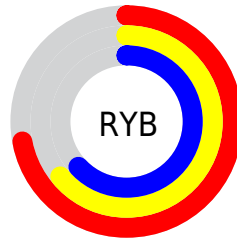

# Details

The CIELab color  $68.37, 7.49, 3.32$  is a light color, and the websafe version is hex  $999999$ . A complement of this color would be  $72.52, -6.98, -2.96$ , and the grayscale version is  $68.93, 0.00, -0.01$ .

A 20% lighter version of the original color is  $88.42, 7.41, 3.24$ , and  $48.29, 7.86, 2.92$  is the 20% darker color. If you saturate the color by 10%, you get  $63.46, 14.20, 6.51$ , and if you desaturate by 10%, it is  $73.39, 1.22, 0.52$ .

# Distribution

Red (72%)

Green (64%)

Blue (63%)

Red (72%)

Yellow (64%)

Blue (63%)

Cyan (0%)