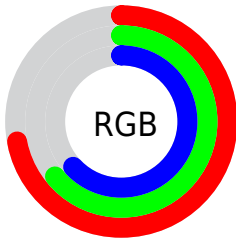

Distribution

Red (72%)

Green (64%)

Blue (63%)