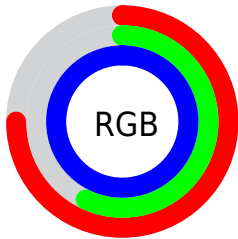

Distribution

- Red (75%)
- Green (57%)
- Blue (100%)