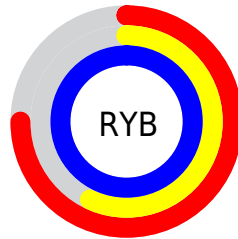

- Red (75%)
- Yellow (57%)
- Blue (100%)