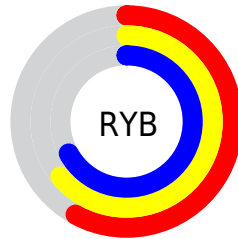

- Red (58%)
- Yellow (64%)
- Blue (67%)