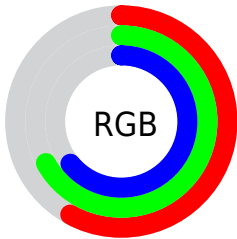

Distribution

- Red (58%)
- Green (67%)
- Blue (64%)