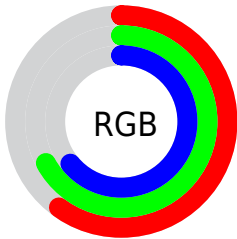

Distribution

- Red (60%)
- Green (67%)
- Blue (64%)