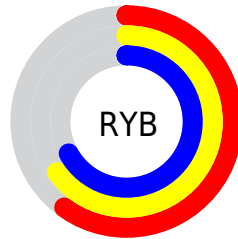

- Red (60%)
- Yellow (65%)
- Blue (67%)