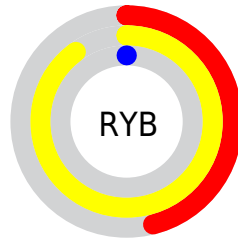

Details

The CIELab color **68.60, 20.31, 73.29** is a dark color, and the websafe version is hex **FF9900**. The color can be described as dark washed orange. A complement of this color would be **39.77, 40.62, -80.78**, and the grayscale version is **65.04, 0.00, -0.01**.

A 20% lighter version of the original color is **84.71, 4.95, 68.32**, and **48.67, 21.06, 56.50** is the 20% darker color. If you saturate the color by 10%, you get **68.60, 20.31, 73.29**, and if you desaturate by 10%, it is **70.49, 16.41, 71.17**.

Distribution

Red (90%)

Green (59%)

Blue (0%)

Red (46%)

Yellow (90%)

Blue (0%)

Cyan (0%)