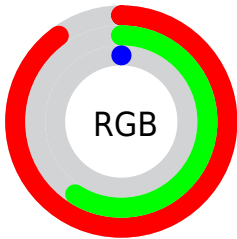

Distribution

Red (90%)

Green (59%)

Blue (0%)