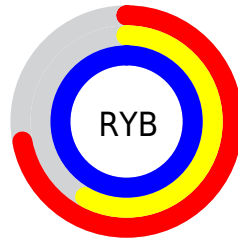

## Conversions Part 2

<b>Format</b>	<b>Color</b>
<b>R<sub>YB</sub></b>	183, 149, 255
Decimal	12031487
CIE <sub>Lab</sub>	68.59, 34.45, -48.26
CIE <sub>LCh</sub>	69, 59.294, 305.521
Yxy	38.7778, 0.2589, 0.2078
Android (android.graphics.Color)	4290221567 (0xFFB795FF)
YUV	171.2500, 41.2888, 10.3048
Hunter-Lab	62.2718, 29.5392, -51.1793

# Details

The CIELab color  $68.59, 34.45, -48.26$  is a light color, and the websafe version is hex  $CC99FF$ . A complement of this color would be  $95.60, -27.39, 46.97$ , and the grayscale version is  $69.93, 0.00, -0.01$ .

# Distribution

- Red (72%)
- Green (58%)
- Blue (100%)

- Red (72%)
- Yellow (58%)
- Blue (100%)

- Cyan (28%)
- Magenta (42%)
- Yellow (0%)
- Black (0%)

- Cyan (28%)
- Magenta (42%)
- Yellow (0%)