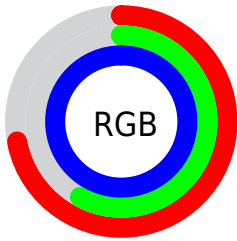

Distribution

- Red (72%)
- Green (58%)
- Blue (100%)