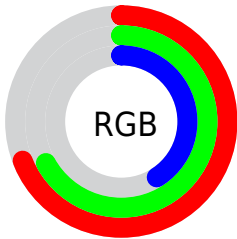

Distribution

Red (69%)

Green (67%)

Blue (41%)