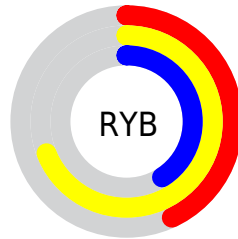

# Details

The CIELab color **68.67, -7.92, 34.12** is a dark color, and the websafe version is hex **999966**. A complement of this color would be **48.58, 14.73, -35.26**, and the grayscale version is **67.51, 0.00, -0.01**.

A 20% lighter version of the original color is **88.66, -7.70, 34.19**, and **48.64, -7.98, 34.15** is the 20% darker color. If you saturate the color by 10%, you get **68.09, -9.06, 42.36**, and if you desaturate by 10%, it is **69.30, -6.44, 25.64**.

# Distribution

 Red (69%)

 Green (67%)

 Blue (41%)

 Red (43%)

 Yellow (69%)

 Blue (41%)

 Cyan (0%)