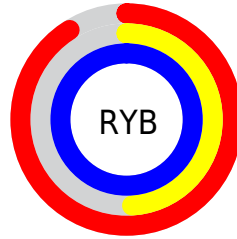

## Conversions Part 2

<b>Format</b>	<b>Color</b>
R <sub>Y</sub> B	233, 124, 254
Decimal	15301886
CIE Lab	68.67, 60.82, -47.23
CIE LCh	69, 77.005, 322.169
Yxy	38.8879, 0.2998, 0.1987
Android (android.graphics.Color)	4293491966 (0xFFE97CFE)
YUV	171.4110, 40.7164, 54.0136
Hunter-Lab	62.3602, 58.8682, -49.6844

# Details

The CIELab color  $68.67, 60.82, -47.23$  is a light color, and the websafe version is hex  $CC66FF$ . A complement of this color would be  $90.94, -55.30, 52.08$ , and the grayscale version is  $69.98, 0.00, -0.01$ .

# Distribution

- Red (91%)
- Green (49%)
- Blue (100%)

- Red (91%)
- Yellow (49%)
- Blue (100%)

- Cyan (8%)
- Magenta (51%)
- Yellow (0%)
- Black (0%)

- Cyan (9%)
- Magenta (51%)
- Yellow (0%)