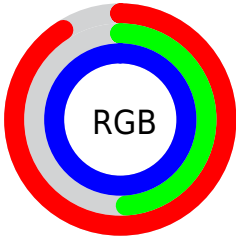

Distribution

- Red (91%)
- Green (49%)
- Blue (100%)