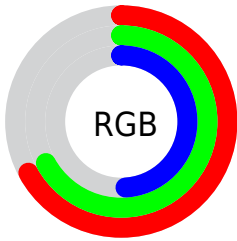

Distribution

Red (67%)

Green (67%)

Blue (49%)