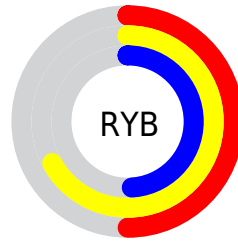

## Conversions Part 2

Format	Color
<a href="#">RYB</a>	<a href="#">127, 171, 126</a>
Decimal	<a href="#">11250302</a>
CIELab	<a href="#">68.69, -6.88, 22.88</a>
CIELCh	<a href="#">69, 23.892, 106.736</a>
Yxy	<a href="#">38.9155, 0.3520, 0.3920</a>
Android (android.graphics.Color)	<a href="#">4289440382</a> ( <a href="#">0xFFABAA7E</a> )
YUV	<a href="#">165.2830, -19.3665, 5.0138</a>
Hunter-Lab	<a href="#">62.3823, -9.2040, 19.5153</a>

# Details

The CIELab color  $68.69, -6.88, 22.88$  is a light color, and the websafe version is hex  $999966$ . A complement of this color would be  $54.61, 9.66, -23.43$ , and the grayscale version is  $67.92, 0.00, -0.01$ .

A 20% lighter version of the original color is  $88.66, -6.69, 22.81$ , and  $48.69, -6.91, 22.63$  is the 20% darker color. If you saturate the color by 10%, you get  $68.29, -8.90, 31.52$ , and if you desaturate by 10%, it is  $69.14, -4.52, 14.16$ .

# Distribution

Red (67%)

Green (67%)

Blue (49%)

Red (50%)

Yellow (67%)

Blue (49%)

Cyan (0%)