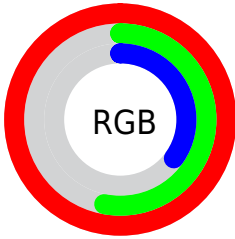

Distribution

- Red (100%)
- Green (53%)
- Blue (35%)