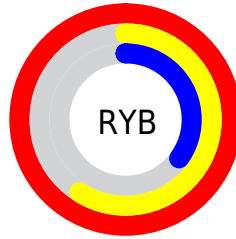

- Red (100%)
- Yellow (59%)
- Blue (35%)