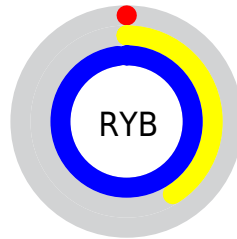

- Red (0%)
- Yellow (41%)
- Blue (98%)