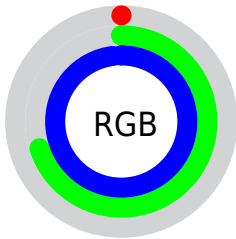

Distribution

- Red (0%)
- Green (70%)
- Blue (98%)