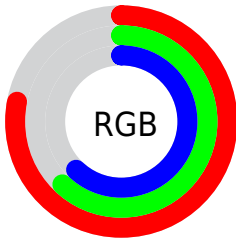

Distribution

Red (78%)

Green (62%)

Blue (62%)