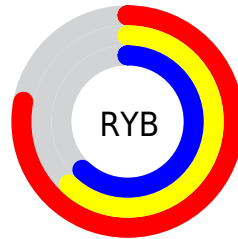

# Details

The CIELab color **68.80, 15.18, 5.79** is a light color, and the websafe version is hex **CC9999**. A complement of this color would be **77.42, -13.47, -4.47**, and the grayscale version is **69.72, 0.00, -0.01**.

A 20% lighter version of the original color is **88.76, 14.66, 5.49**, and **48.63, 15.34, 5.39** is the 20% darker color. If you saturate the color by 10%, you get **63.50, 23.24, 9.38**, and if you desaturate by 10%, it is **74.29, 7.55, 2.75**.

# Distribution

Red (78%)

Green (62%)

Blue (62%)

Red (78%)

Yellow (62%)

Blue (62%)

Cyan (0%)