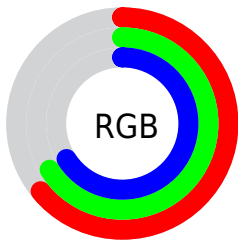

Distribution

Red (64%)

Green (66%)

Blue (66%)