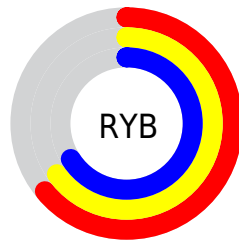

# Details

The CIELab color  $68.82, -1.96, -0.11$  is a light color, and the websafe version is hex  $999999$ . A complement of this color would be  $67.80, 1.99, 0.11$ , and the grayscale version is  $68.64, 0.00, -0.01$ .

A 20% lighter version of the original color is  $88.78, -1.86, -0.11$ , and  $48.80, -2.09, -0.11$  is the 20% darker color. If you saturate the color by 10%, you get  $67.50, -8.49, -0.31$ , and if you desaturate by 10%, it is  $70.28, 4.70, 0.30$ .

# Distribution

Red (64%)

Green (66%)

Blue (66%)

Red (64%)

Yellow (65%)

Blue (66%)

Cyan (3%)