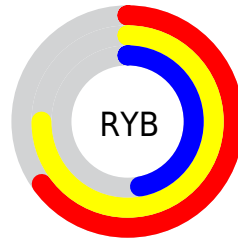

# Details

The CIELab color **68.83, 3.98, 26.65** is a light color, and the websafe version is hex **CC9966**. A complement of this color would be **60.76, 1.23, -25.96**, and the grayscale version is **68.70, 0.00, -0.01**.

A 20% lighter version of the original color is **88.84, 3.78, 26.46**, and **48.71, 4.14, 26.42** is the 20% darker color. If you saturate the color by 10%, you get **66.59, 5.93, 34.03**, and if you desaturate by 10%, it is **71.13, 2.42, 19.34**.

# Distribution

Red (75%)

Green (64%)

Blue (47%)

Red (65%)

Yellow (75%)

Blue (47%)

Cyan (0%)