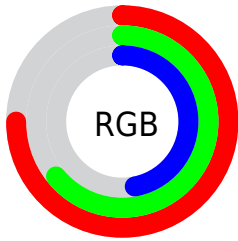

Distribution

Red (75%)

Green (64%)

Blue (47%)