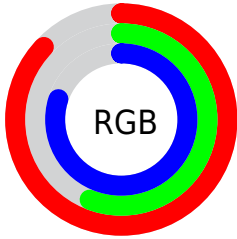

Distribution

- Red (87%)
- Green (56%)
- Blue (80%)