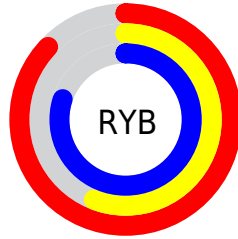

- Red (87%)
- Yellow (56%)
- Blue (80%)