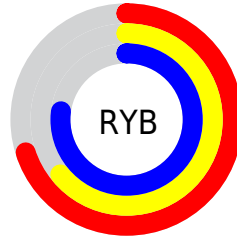

- Red (70%)
- Yellow (64%)
- Blue (77%)