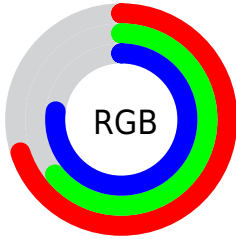

Distribution

- Red (70%)
- Green (64%)
- Blue (77%)