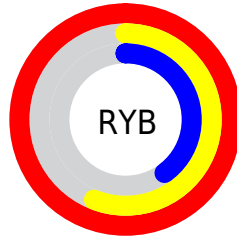

- Red (100%)
- Yellow (56%)
- Blue (40%)