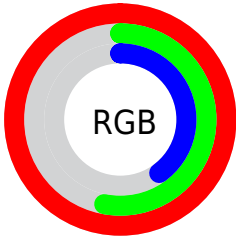

Distribution

- Red (100%)
- Green (53%)
- Blue (40%)