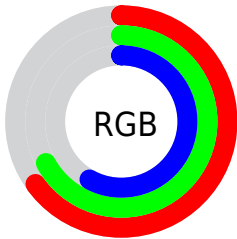

Distribution

- Red (65%)
- Green (67%)
- Blue (58%)