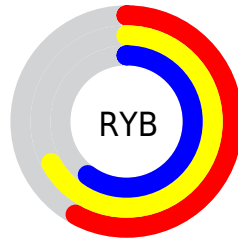

- Red (58%)
- Yellow (67%)
- Blue (60%)