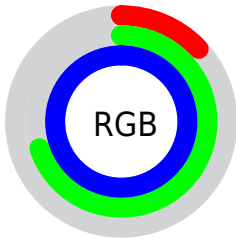

Distribution

- Red (13%)
- Green (70%)
- Blue (100%)