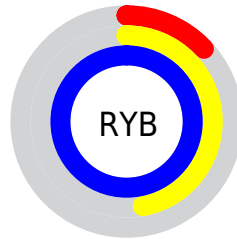

- Red (13%)
- Yellow (47%)
- Blue (100%)