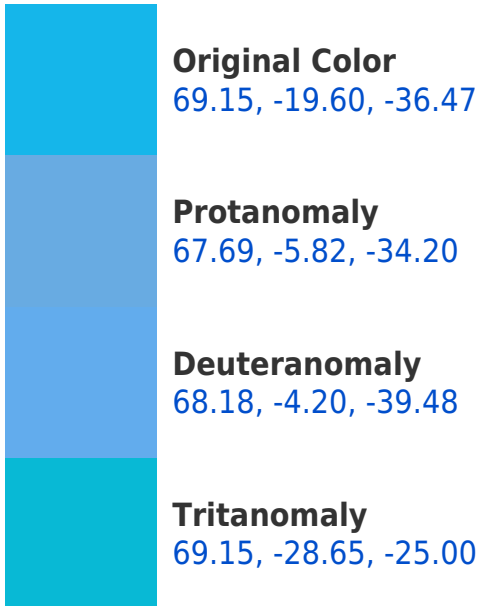

## Background

This preview shows how black text looks on a background with the CIELab color 149.15, -19.60, -36.47.

## Dichromacy

**Original Color**  
69.15, -19.60, -36.47

**Protanopia**  
68.61, 8.28, -29.82

**Deuteranopia**  
68.89, 9.47, -38.75

## Tritanopia

68.99, -33.26, -18.67

# Trichromacy