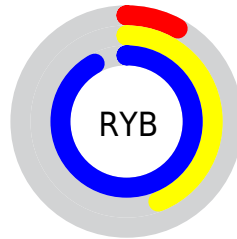

- Red (8%)
- Yellow (44%)
- Blue (92%)