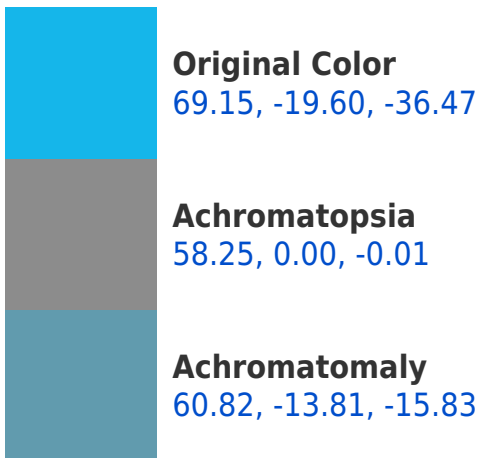

Monochromacy