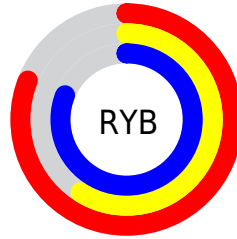

- Red (81%)
- Yellow (59%)
- Blue (81%)