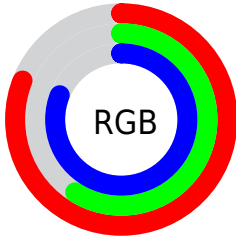

Distribution

- Red (81%)
- Green (59%)
- Blue (81%)