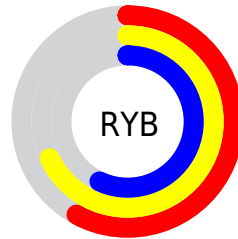

## Conversions Part 2

Format	Color
<a href="#">RYB</a>	<a href="#">148, 173, 145</a>
Decimal	<a href="#">11381393</a>
CIELab	<a href="#">69.24, -3.26, 13.29</a>
CIELCh	<a href="#">69, 13.684, 103.782</a>
Yxy	<a href="#">39.6786, 0.3372, 0.3643</a>
Android (android.graphics.Color)	<a href="#">4289571473</a> ( <a href="#">0xFFADAA91</a> )
YUV	<a href="#">168.0470, -11.3622, 4.3438</a>
Hunter-Lab	<a href="#">62.9910, -6.1840, 13.4931</a>

# Details

The CIELab color **69.24, -3.26, 13.29** is a light color, and the websafe version is hex **999999**. A complement of this color would be **61.84, 4.20, -13.43**, and the grayscale version is **68.92, 0.00, -0.01**.

A 20% lighter version of the original color is **89.22, -2.98, 13.21**, and **49.22, -3.40, 12.97** is the 20% darker color. If you saturate the color by 10%, you get **68.39, -4.87, 21.58**, and if you desaturate by 10%, it is **70.14, -1.34, 5.05**.

# Distribution

Red (68%)

Green (67%)

Blue (57%)

Red (58%)

Yellow (68%)

Blue (57%)

Cyan (0%)