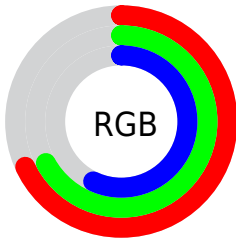

Distribution

Red (68%)

Green (67%)

Blue (57%)