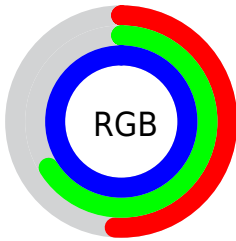

Distribution

- Red (51%)
- Green (66%)
- Blue (100%)