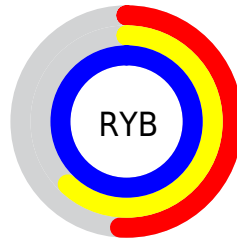

- Red (51%)
- Yellow (62%)
- Blue (100%)