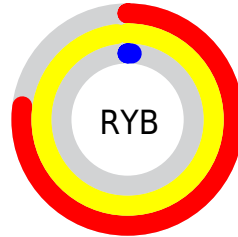

Details

The CIELab color **69.37, 34.23, 74.76** is a dark color, and the websafe version is hex **FF9900**. The color can be described as dark saturated orange. A complement of this color would be **50.18, 27.42, -76.09**, and the grayscale version is **65.65, 0.00, -0.01**.

A 20% lighter version of the original color is **82.52, 9.64, 65.70**, and **49.55, 34.50, 58.50** is the 20% darker color. If you saturate the color by 10%, you get **69.09, 34.87, 74.98**, and if you desaturate by 10%, it is **71.82, 28.82, 72.18**.

Distribution

Red (98%)

Green (56%)

Blue (1%)

Red (77%)

Yellow (98%)

Blue (1%)

Cyan (0%)