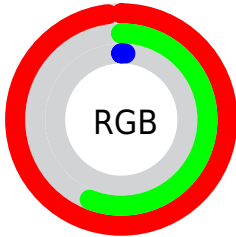

Distribution

Red (98%)

Green (56%)

Blue (1%)