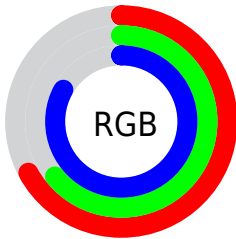

Distribution

Red (67%)

Green (64%)

Blue (83%)