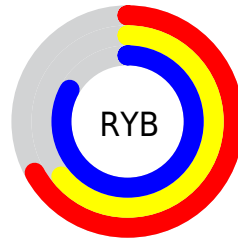

# Details

The CIELab color  $69.41, 12.18, -22.97$  is a light color, and the websafe version is hex  $9999CC$ . A complement of this color would be  $82.98, -10.19, 22.53$ , and the grayscale version is  $70.09, 0.00, -0.01$ .

A 20% lighter version of the original color is  $89.02, 9.47, -16.50$ , and  $49.30, 12.24, -22.94$  is the 20% darker color. If you saturate the color by 10%, you get  $62.59, 18.64, -33.60$ , and if you desaturate by 10%, it is  $76.23, 6.37, -12.52$ .

# Distribution

Red (67%)

Green (64%)

Blue (83%)

Red (67%)

Yellow (64%)

Blue (83%)

Cyan (19%)