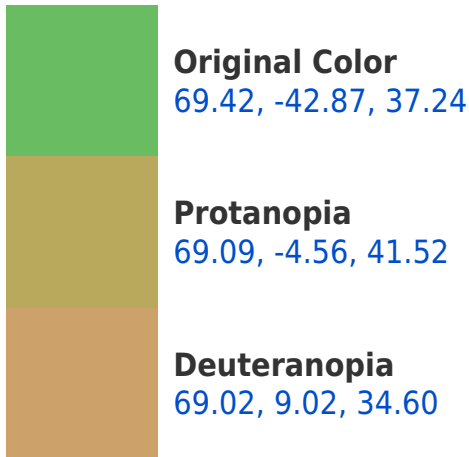

# Black Background

This preview shows how the CIE Lab color 149.42, -42.87, 37.24 looks on a black background.

## **Background**

This preview shows how black text looks on a background with the CIELab color 149.42, -42.87, 37.24.

## Dichromacy

# Trichromacy

**Original Color**  
69.42, -42.87, 37.24

**Protanomaly**  
68.71, -19.85, 39.01

**Deuteranomaly**  
68.34, -11.53, 34.63

**Tritanomaly**  
69.26, -26.18, 5.67