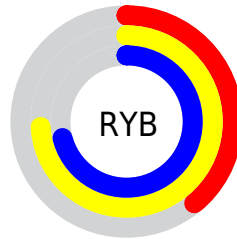

- Red (39%)
- Yellow (74%)
- Blue (71%)