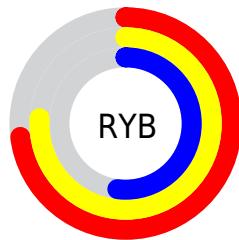

Red (73%)

Yellow (76%)

Blue (52%)