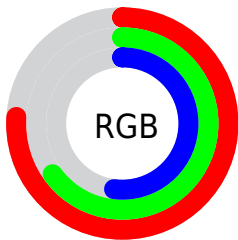

Distribution

Red (76%)

Green (65%)

Blue (52%)