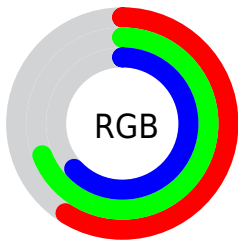

Distribution

- Red (59%)
- Green (69%)
- Blue (63%)