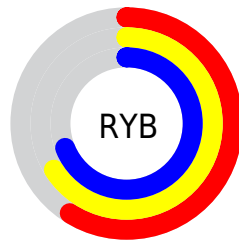

- Red (59%)
- Yellow (66%)
- Blue (69%)