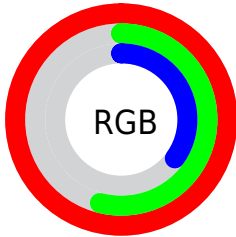

Distribution

Red (100%)

Green (54%)

Blue (35%)