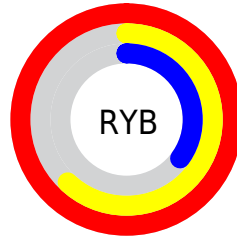

## Conversions Part 2

<b>Format</b>	<b>Color</b>
<b>R<sub>YB</sub></b>	255, 158, 90
Decimal	16747098
CIE Lab	69.59, 40.45, 45.03
CIE LCh	70, 60.530, 48.067
Yxy	40.1694, 0.4875, 0.3754
Android (android.graphics.Color)	4294937178 (0xFFFF8A5A)
YUV	167.5110, -38.2129, 76.7279
Hunter-Lab	63.3793, 36.0041, 30.6387

# Details

The CIELab color **69.59, 40.45, 45.03** is a light color, and the websafe version is hex **FF9966**. The color can be described as light muted orange. A complement of this color would be **78.46, -18.72, -33.25**, and the grayscale version is **68.80, 0.00, -0.01**.

A 20% lighter version of the original color is **82.55, 15.99, 34.76**, and **49.69, 40.34, 44.94** is the 20% darker color. If you saturate the color by 10%, you get **65.78, 48.07, 53.53**, and if you desaturate by 10%, it is **73.75, 32.97, 36.77**.

# Distribution

Red (100%)

Green (54%)

Blue (35%)

Red (100%)

Yellow (62%)

Blue (35%)

Cyan (0%)