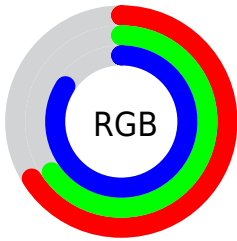

Distribution

Red (66%)

Green (65%)

Blue (84%)