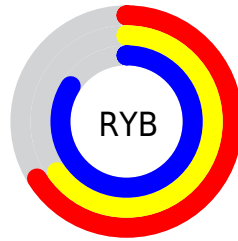

# Details

The CIELab color  $69.79, 10.82, -24.05$  is a light color, and the websafe version is hex  $9999CC$ . A complement of this color would be  $84.40, -8.48, 23.55$ , and the grayscale version is  $70.31, 0.00, -0.01$ .

# Distribution

Red (66%)

Green (65%)

Blue (84%)

Red (66%)

Yellow (65%)

Blue (84%)

Cyan (21%)