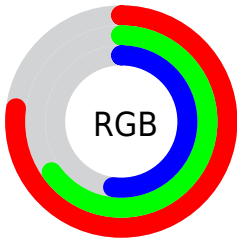

Distribution

Red (77%)

Green (65%)

Blue (52%)