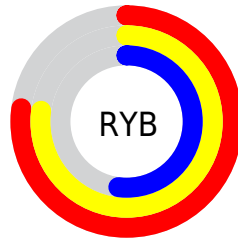

# Details

The CIELab color **69.81, 7.06, 20.98** is a light color, and the websafe version is hex **CC9966**. A complement of this color would be **66.47, -3.30, -19.96**, and the grayscale version is **70.02, 0.00, -0.01**.

A 20% lighter version of the original color is **89.77, 6.82, 21.06**, and **49.72, 7.12, 20.98** is the 20% darker color. If you saturate the color by 10%, you get **66.95, 10.06, 27.87**, and if you desaturate by 10%, it is **72.74, 4.46, 14.28**.

# Distribution

Red (77%)

Green (65%)

Blue (52%)

Red (77%)

Yellow (77%)

Blue (52%)

Cyan (0%)