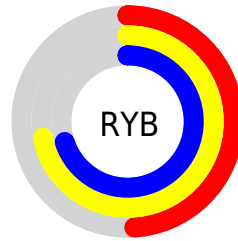

## Conversions Part 2

Format	Color
<a href="#">RYB</a>	<a href="#">126, 184, 178</a>
Decimal	<a href="#">8697982</a>
CIELab	<a href="#">69.96, -28.50, 24.14</a>
CIELCh	<a href="#">70, 37.350, 139.735</a>
Yxy	<a href="#">40.6926, 0.3133, 0.4191</a>
Android (android.graphics.Color)	<a href="#">4286888062 (0xFF84B87E)</a>
YUV	<a href="#">161.8400, -17.6691, -26.1697</a>
Hunter-Lab	<a href="#">63.7907, -26.5096, 20.4955</a>

# Details

The CIELab color  $69.96, -28.50, 24.14$  is a dark color, and the websafe version is hex  $99CC99$ . A complement of this color would be  $59.76, 30.07, -22.56$ , and the grayscale version is  $66.63, 0.00, -0.01$ .

A 20% lighter version of the original color is  $89.87, -28.48, 24.04$ , and  $50.05, -28.88, 24.46$  is the 20% darker color. If you saturate the color by 10%, you get  $68.78, -36.89, 32.12$ , and if you desaturate by 10%, it is  $71.32, -19.67, 16.25$ .

# Distribution

Red (52%)

Green (72%)

Blue (49%)

Red (49%)

Yellow (72%)

Blue (70%)

Cyan (28%)