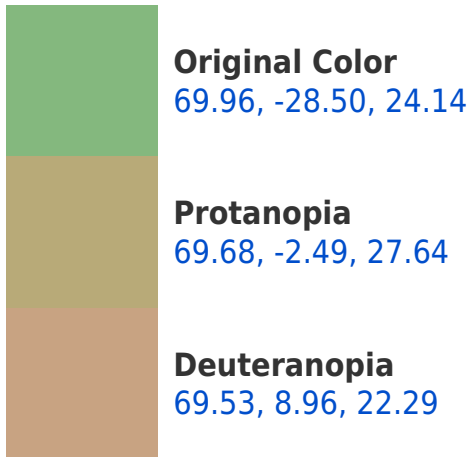

## **Background**

This preview shows how black text looks on a background with the CIELab color 149.96, -28.50, 24.14.

## Dichromacy

**Tritanopia**  
69.90, -8.00, -10.84

# Trichromacy

**Original Color**  
69.96, -28.50, 24.14

**Protanomaly**  
69.52, -12.42, 26.07

**Deuteranomaly**  
69.34, -5.42, 22.20

**Tritanomaly**  
69.84, -15.95, 1.72

# Monochromacy

**Original Color**  
69.96, -28.50, 24.14

**Achromatopsia**  
66.62, 0.00, -0.01

**Achromatomaly**  
67.65, -10.70, 8.60