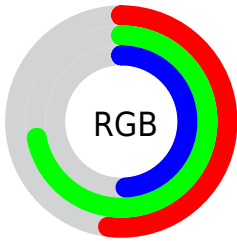

Distribution

Red (52%)

Green (72%)

Blue (49%)