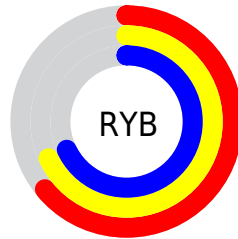

- Red (64%)
- Yellow (68%)
- Blue (68%)