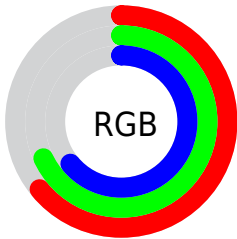

Distribution

- Red (64%)
- Green (68%)
- Blue (64%)